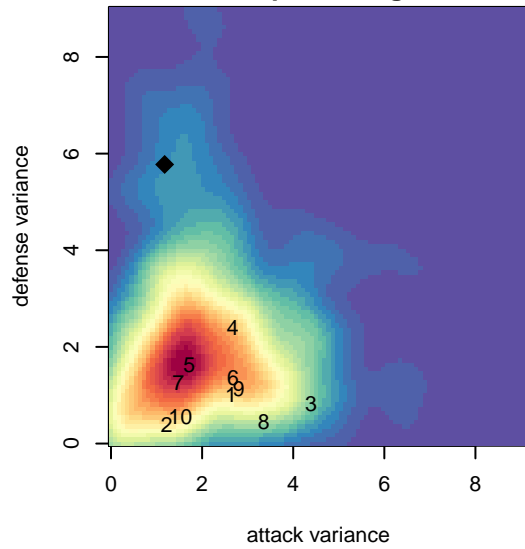

GPS Newberg B04

, OR
 B04 total strength=672
 attack=1.04 defense=0.4
 fall league = PTT B04 Div 2 Green
 spr league = Spr OYS B04 Div 2 White

alt names used:
 IFC 04B GPS Newberg
 IFC 04B GPS Newberg

Venues played:
 2016 Spr OYS B04 Division 2 Green
 2017 PTT B04 Division 2 Green
 2017 Spr OYS B04 Division 2 White

GPS Newberg B04
 Dots are actual minus expected GF (blue circles) and GA (red triangles).
 Blue line is smoothed change in attack strength. Red is smoothed change in defense strength.

**attack and defense variance (black dot)
relative to other teams
and top 10 in region**